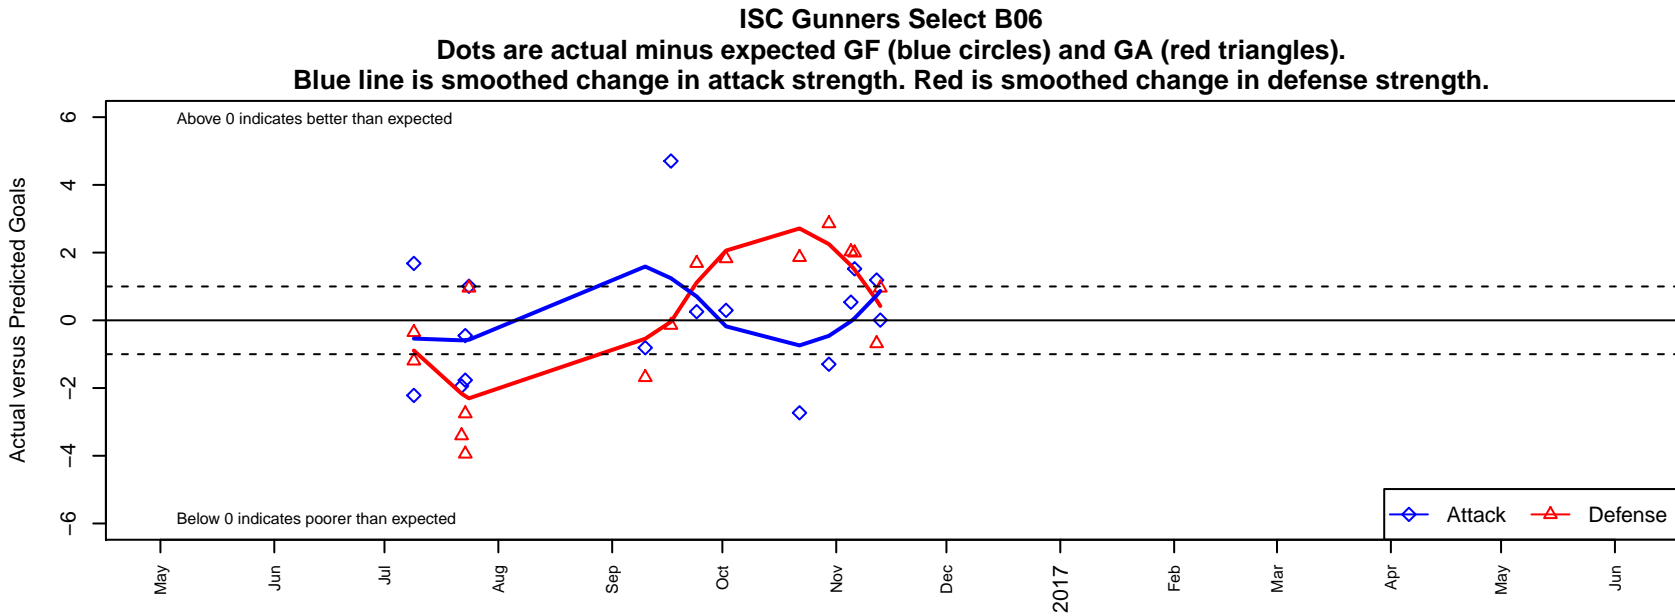

**attack and defense variance (black dot)
relative to other teams
and top 10 in region**

**attack and defense rating
relative to others at age
and all opponents in last 13 months**

ISC Gunners Select B06

Issaquah SC
Issaquah, WA
B06 total strength=326
attack=0.34 defense=0.11
fall league = PSPL Copa Blue U11

alt names used:
ISC Gunners B06 Select
ISC GUNNERS FCISC GUNNERS B06 SELEC
ISC Gunners B06 Select

Venues played:
2016 Gunners Invitational 2006 Silver
2016 Crossfire Select U11 Silver
2016 PSPL Copa Blue U11