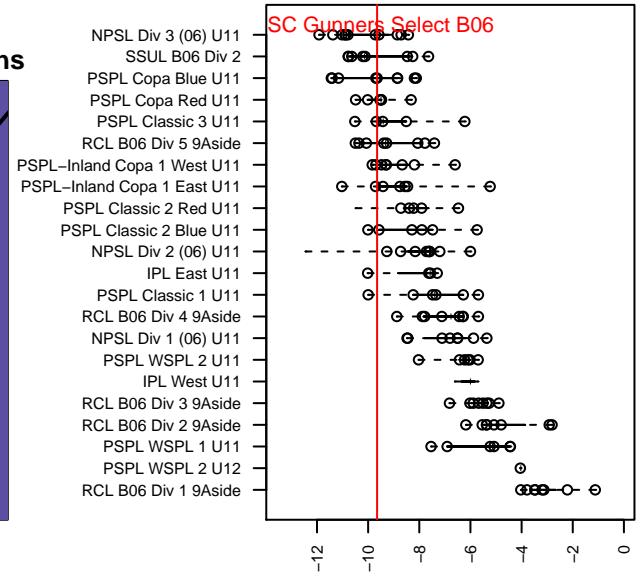

**attack and defense rating
relative to others at age
and all opponents in last 13 months**