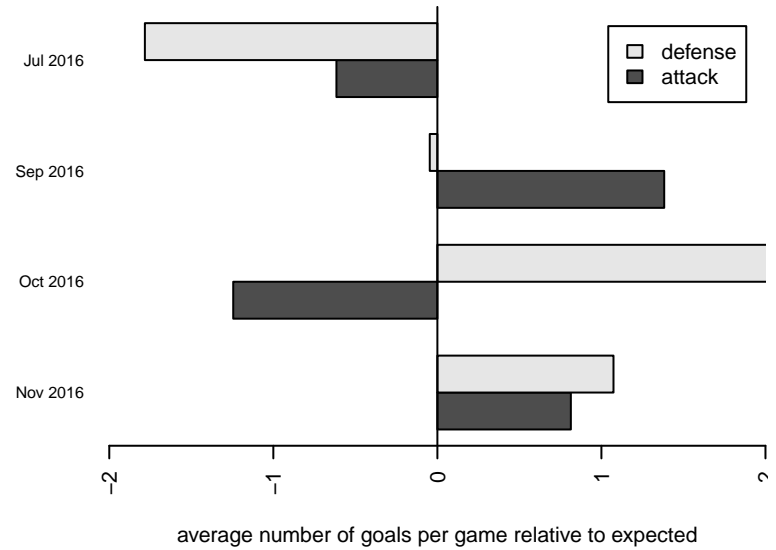

Performance relative to 13 month average