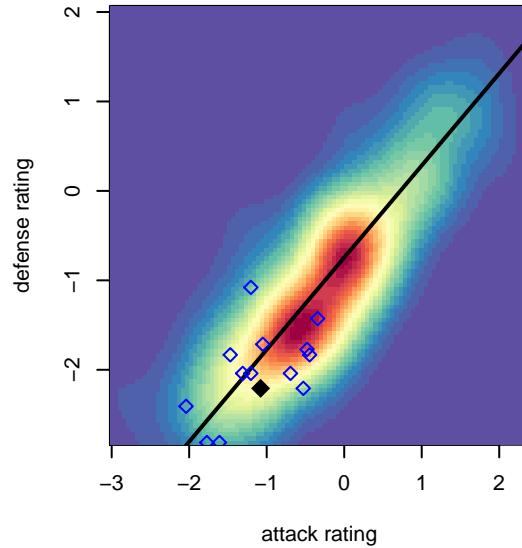

**attack and defense rating
relative to others at age
and all opponents in last 13 months**